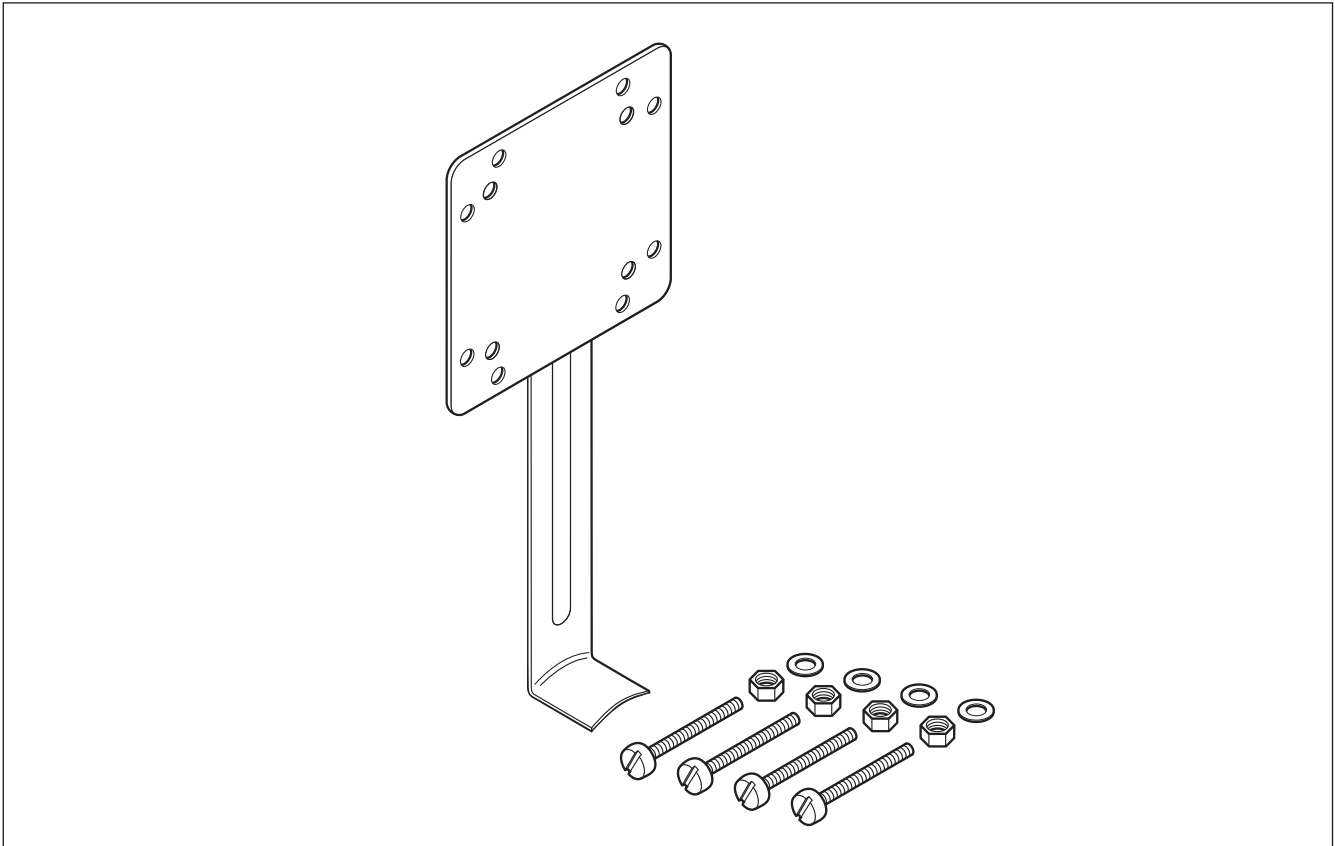

Support bracket

Pack contents

1 Support Bracket
 4 M4 x 20 mm cheesehead screws
 4 M4 nuts
 4 M4 washers

Support Bracket

Material	Grade 316 stainless steel to BS 1449: Part 2: 1983
Marking	Die stamped JB-SB-26

Ordering details

Part description	JB-SB-26
PN	338265-000
Pack size	1 per pack
Requires two pipe straps (not supplied)	Refer to page 150 (Pipe straps)